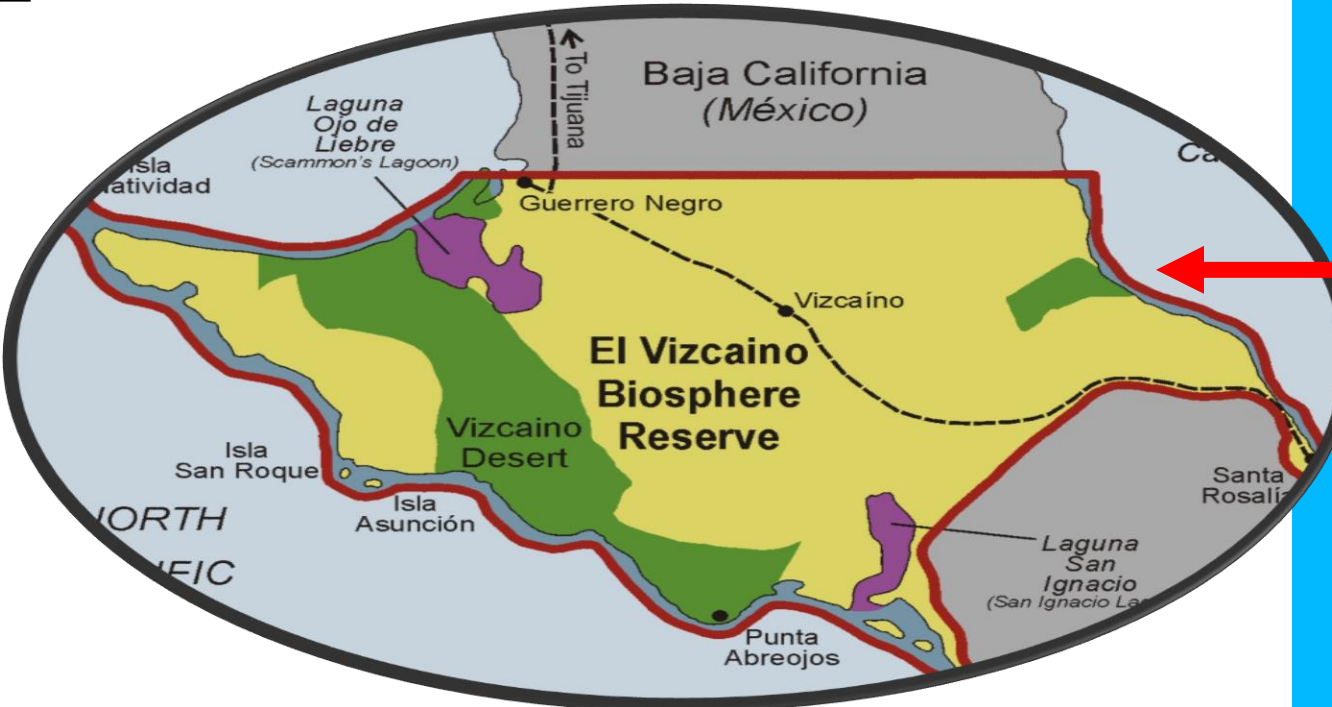

- Early **1990's** peninsular pronghorn numbered as few as **170** animals. All were located in the El Vizcaino Biosphere Reserve.
- PPRP established in **1997** by the Mexican Government in cooperation with ENDESU(Espacios Naturales y Desarrollo Sustentable)
- **1997-1998** a captive management facility was built within El Vizcaino

EL VIZCAINO BIOSPHERE RESERVE

RESERVA DE LA BIOSFERA

EL VIZCAINO

THREE SITES

Valle de Los Cirios

La Choya

Ejido Juarez

VISITOR CENTER