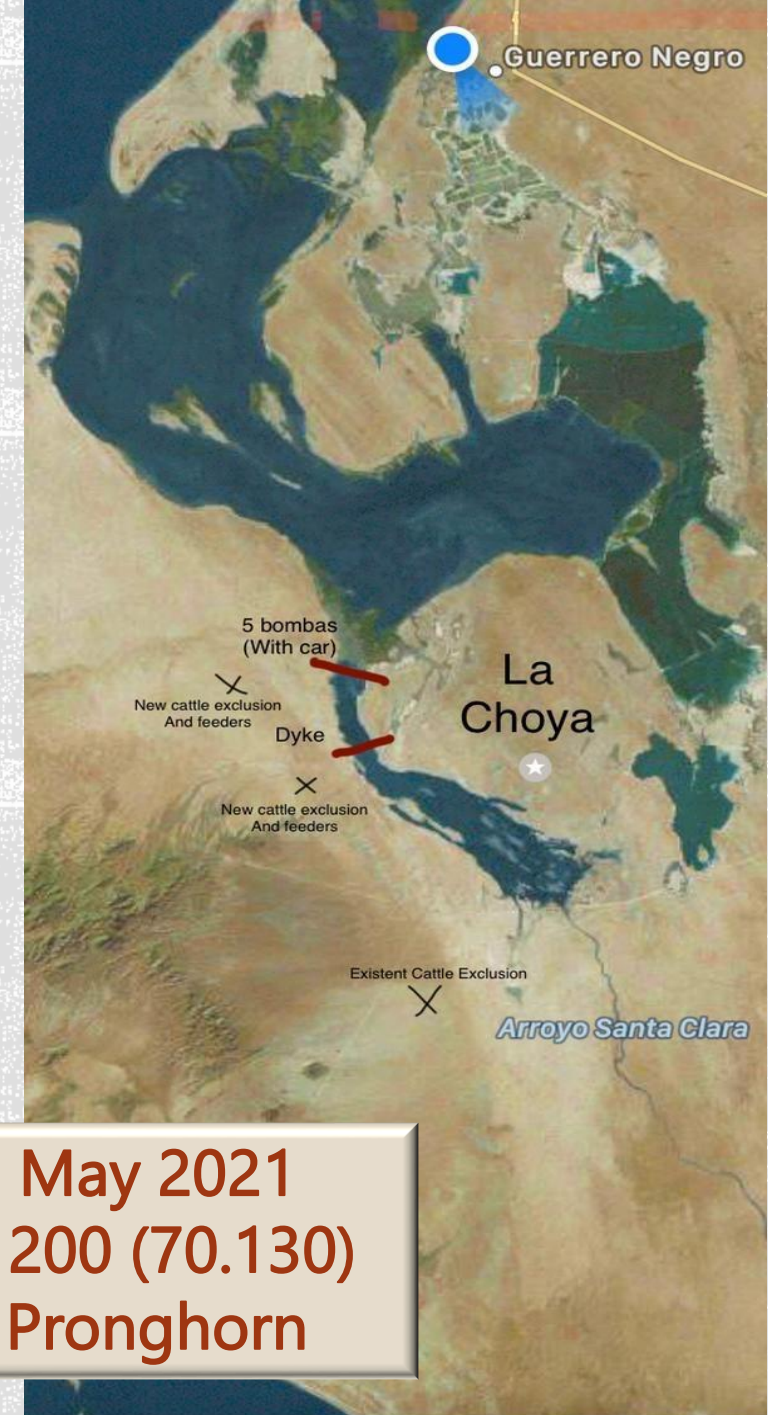

- Early **1990's** peninsular pronghorn numbered as few as **170** animals. All were located in the El Vizcaino Biosphere Reserve.
- PPRP established in **1997** by the Mexican Government in cooperation with ENDESU(Espacios Naturales y Desarrollo Sustentable)
- **1997-1998** a captive management facility was built within El Vizcaino

EL VIZCAINO BIOSPHERE RESERVE

RESERVA DE LA BIOSFERA

EL VIZCAINO

THREE SITES

Valle de Los Cirios

La Choya

Ejido Juarez

VISITOR CENTER

(Valle de Los Cirios)

WHY SO FEW PRONGHORN IN BAJA?

- Livestock and Human Activities / Fencing
- Habitat Loss
- Habitat Quality Reduction
- High Fawn Mortality
- Predators
- Poaching

CURRENT STATUS IN BAJA:

+/- 50 Wild Peninsular Pronghorn
(5 surviving Fawns)

750 Pronghorn in Managed Populations
(80 Fawns born in 2021)

PRONGHORN REINTRODUCTION

Starting in May 2021
Reintroduce 200 (70.130)
Peninsular Pronghorn